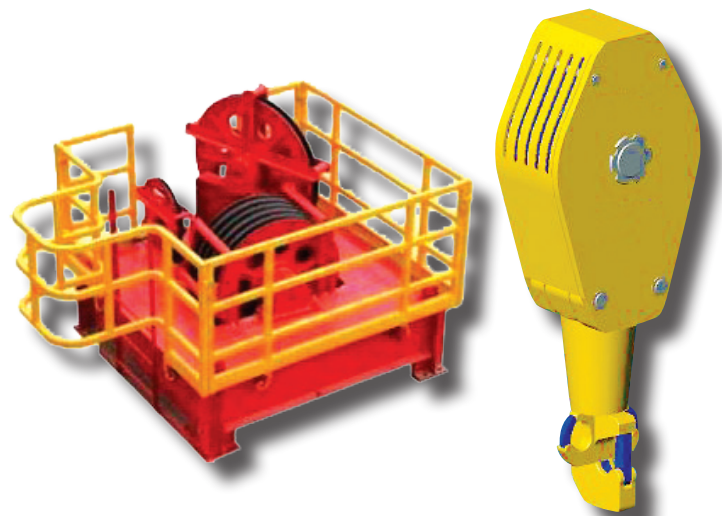

NATIONAL PETROLEUM
OILFIELD PRODUCTS

APPLICATIONS

MUD PUMPS

- Bearings
- Sheaves
- Bushings
- Belts

FOR THESE MANUFACTURERS

- National
- Oilwell
- Continental Emsco
- Gardner Denver
- Ideco
- Wirth
- Skytop Brewster
- Tri-Service
- ...and more

TOP DRIVES

- Bearings

FOR THESE MANUFACTURERS

- National
- Oilwell
- Gardner Denver
- Ideco
- Maritime Hydraulics
- Varco
- ...and more

CROWN & TRAVELING BLOCKS

- Bearings
- Seals

FOR THESE MANUFACTURERS

- National
- Brewster
- Emsco
- Gardner Denver
- Ideco
- Tri-Service
- ...and more

FRACTURING PUMPS

- Bearings

FOR THESE MANUFACTURERS

- SPM
- NOV
- Gardner Denver
- FMC
- ...and more

COIL INJECTORS

- Bearings
- Sprockets
- Chain

FOR THESE MANUFACTURERS

- Stewart & Stevenson
- Hydra Rig
- Halliburton