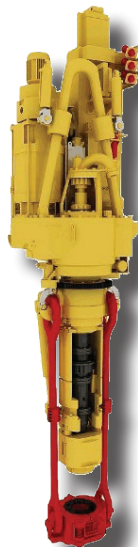

NATIONAL PETROLEUM
OILFIELD PRODUCTS

APPLICATIONS

MUD PUMPS

- Bearings
- Sheaves
- Bushings
- Belts

FOR THESE MANUFACTURERS

- National
- Oilwell
- Continental Emsco
- Gardner Denver
- Ideco
- Wirth
- Skytop Brewster
- Tri-Service
- ...and more

TOP DRIVES

- Bearings

FOR THESE MANUFACTURERS

- National
- Oilwell
- Gardner Denver
- Ideco
- Maritime Hydraulics
- Varco
- ...and more

CROWN & TRAVELING BLOCKS

- Bearings
- Seals

FOR THESE MANUFACTURERS

- National
- Brewster
- Emsco
- Gardner Denver
- Ideco
- Tri-Service
- ...and more

FRACTURING PUMPS

- Bearings

FOR THESE MANUFACTURERS

- SPM
- NOV
- Gardner Denver
- FMC
- ...and more

COIL INJECTORS

- Bearings
- Sprockets
- Chain

FOR THESE MANUFACTURERS

- Stewart & Stevenson
- Hydra Rig
- Halliburton

CENTRIFUGES

- Bearings
- Belts
- Motors
- Chains

APPLICATIONS

ROTARY TABLE

- Bearings

FOR THESE MANUFACTURERS

- Gardner Denver
- Ideco
- National
- Oilwell
- Continental Emsco
- Skytop-Brewster
- Howard Turner
- Hacker Industries
- Mid-Continent
- Aker-Wirth
- Tri-Service
- ...and more